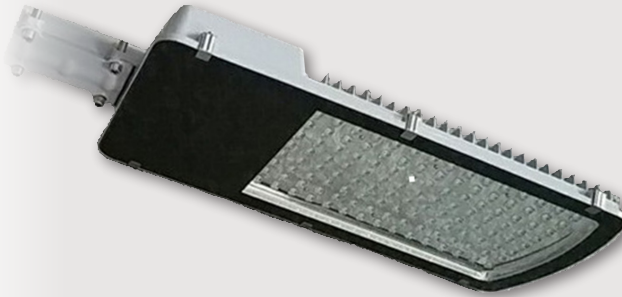

## Akeb LED Street Light

LED Street Light

- Available in 11W - 300W
- Cool White 5000K
- Neutral White 4000K
- Warm White 3000K
- Standard surge protector of 10kV / kA

### Features

- Housing is made of high-pressure die-cast aluminium.
- Flat toughened glass with high transmittance to prevent vandal impact.
- Spigot made of die-cast aluminium, standard in Ø48 side entry.
- Stainless steel clips to secure the glass of the LED housing and the gear compartment
- Silicon gasket guarantee IP66 for complete luminaire.
- Cable connection M20 cable gland with strain relief, for cable Ø10-14mm